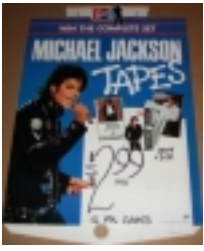

MJJCollectors

MJJ Collectors

Displays

Have an MJ promo item not on our site? [Add](#) it here!

BAD "Advance Promo" Counter Display (USA)

12"x9" counter display of the Bad LP cover. Reads: "Coming Soon." [\[Product Details...\]](#)

BAD "Win A Trip To Michael Jackson's London Concert" Large Store Display (USA)

12 1/2"x6 1/4" Pepsi store display with picture of MJ singing from Bad Tour, four scenes from MJ's Pepsi commercial, and a smaller photo of his Off The Wall/Thriller/BAD cassettes. [\[Product Details...\]](#)

BAD "Win A Trip To Michael Jackson's London Concert" Large Store Display (USA)

18"x26" wall display with large picture of MJ in black outfit from '88 Tour, singing. These were used for an MJ concert ticket contest/Pepsi promo campaign in the USA. [\[Product Details...\]](#)

BAD "Win The Complete Set Of Michael Jackson Tapes" Large Store Display (USA)

18"x26 1/2" Pepsi store display with picture of MJ singing from Bad Tour and a smaller photo of his Off The Wall/Thriller/BAD cassettes. Reads "Win The Complete Set: Michael Jackson Tapes". [\[Product Details...\]](#)