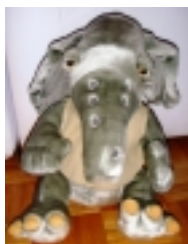

## Stuffed Toys

Have an MJ toy not on our site? [Add](#) it here!

**Captain Eo \*Hooter\* Official Disneyland/Disney World Plush Toy (USA)**

16" plush toy Hooter. 1986 version, with Green patches all over and White vest. Sold at Disneyland and Disney World in 1986. [\[Product Details...\]](#)

**Captain EO Hooter Elephant Plush Doll (USA)**

Hooter the Elephant 15" plush doll from the Micheal Jackson 3D film Captain EO, shown at Disneyland and Disney World. [\[Product Details...\]](#)

**Michael's Pets Plush Toys By Ideal \*Spanky the Dog\* (USA)**

"Michael's Pets" are large plush toys that were made by the Ideal company in early 1987. Each of the 10 Pets came in a large 8"x16 1/2" display box and originally came with a unique story/song cassette. Spanky is approx. 12" tall. [\[Product Details...\]](#)

**Michael's Pets Plush Toys By Ideal \*Uncle Tookie the Frog\* (USA)**

"Michael's Pets" are large plush toys that were made by the Ideal company in early 1987. Each of the 10 Pets came in a large 8"x16 1/2" display box and originally came with a unique story/song cassette. Uncle Tookie is approx. 12" tall. [\[Product Details...\]](#)